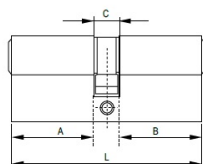

PRODUCT SHEET

Description:

Profile Cylinder, Brass Polished, 80mm (25+10+45mm) FAB Key Way, W/3 SISO Metal Keys, W/Screw

Item number:

14.60.114-0

Units	Box	Carton	HS Code	Barcode
Pcs.	10	100	8301600090	 5704866051262

No.	L	A	B	C	FINISH
#14.60.037	62	26	26	10	Nickel satin - Yale keyway
#14.60.038	62	26	26	10	Brass satin - Yale keyway
#14.60.071	64,5	30,2	25	9,3	Brass polished - FAB keyway
#14.60.074	64,5	30,2	25	9,3	Nickel satin - FAB keyway
#14.60.117	70	25	35	10	Brass polished - FAB keyway
#14.60.118	70	25	35	10	Nickel satin - FAB keyway
#14.60.115	70	30	30	10	Brass polished - FAB keyway
#14.60.116	70	30	30	10	Nickel satin - FAB keyway
#14.60.131	75	30	35	10	Brass polished - FAB keyway
#14.60.132	75	30	35	10	Nickel satin - FAB keyway
#14.60.113	80	25	45	10	Nickel satin - FAB keyway
#14.60.046	80	25	45	10	Brass satin - Yale keyway
#14.60.114	80	25	45	10	Brass polished - FAB keyway
#14.60.119	80	30	40	10	Brass polished - FAB keyway
#14.60.120	80	30	40	10	Nickel satin - FAB keyway
#14.60.121	80	35	35	10	Brass polished - FAB keyway
#14.60.122-0	80	35	35	10	Nickel satin - FAB keyway
#14.60.133	85	30	45	10	Brass polished - FAB keyway
#14.60.122-5	85	35	40	10	Brass polished - FAB keyway
#14.60.125	90	30	50	10	Brass polished - FAB keyway
#14.60.126	90	30	50	10	Nickel satin - FAB keyway
#14.60.123	90	35	45	10	Brass polished - FAB keyway
#14.60.124	90	35	45	10	Nickel satin - FAB keyway
#14.60.135	90	40	40	10	Brass polished - FAB keyway
#14.60.136	90	40	40	10	Nickel satin - FAB keyway
#14.60.127	95	35	50	10	Brass polished - FAB keyway
#14.60.128-0	95	35	50	10	Nickel satin - FAB keyway
#14.60.128-5	100	35	50	10	Brass polished - FAB keyway
#14.60.129	100	45	45	10	Brass polished - FAB keyway
#14.60.137	105	45	50	10	Brass polished - FAB keyway